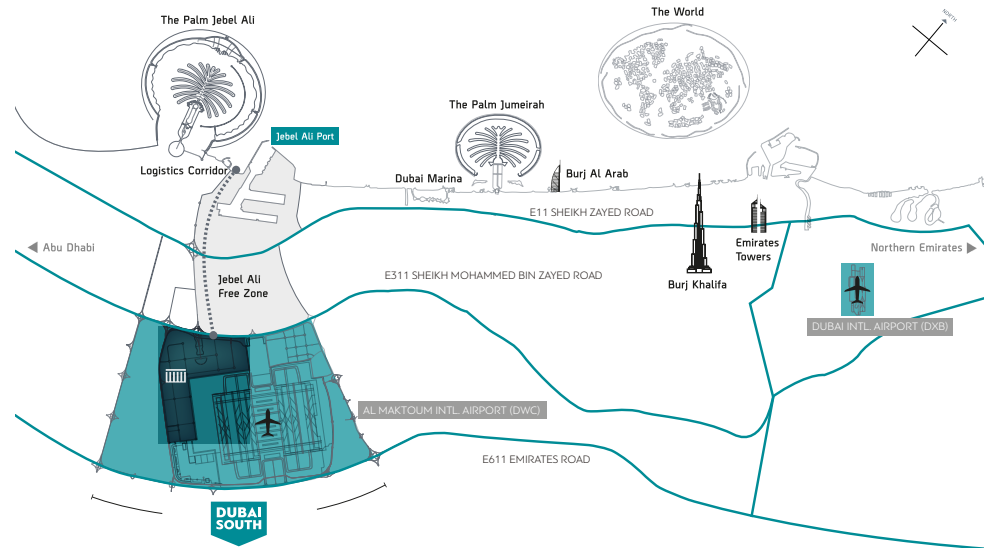

CARGO FLOW

Land and air side access which allows air cargo freight receipts on aircraft dollies after customs clearance